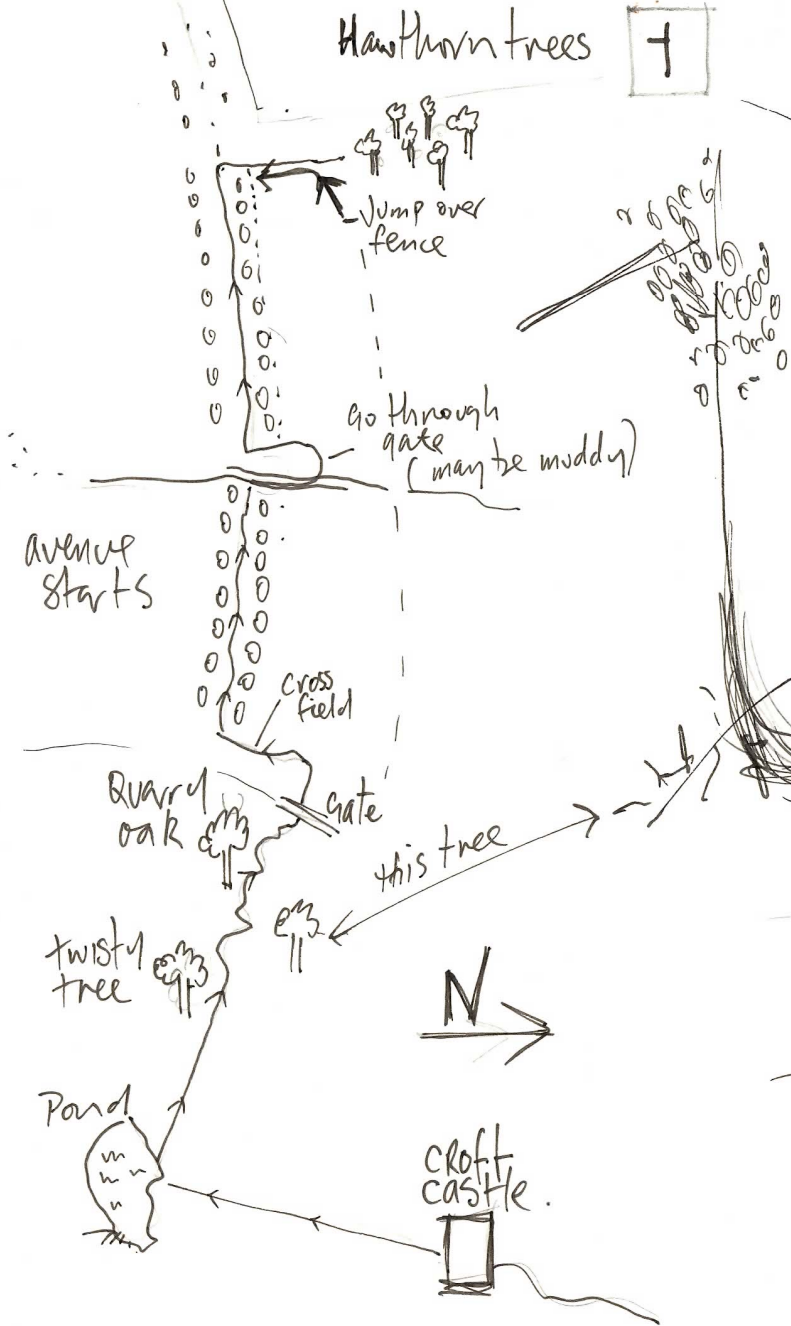

CROFT CASTLE WALK

SONIC JOURNEY

Adrian
24/9/12